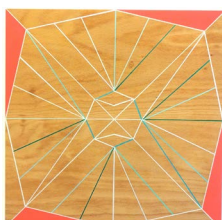

Affordable Art Fair Berlin 2024 - Carla Bertone

Concentric structure
acrylic on wood
40 x 40 cm.
2024
€800

Perfect balance III
acrylic on wood
40 x 40 cm.
2020
€800

Inquietante
acrylic on wood
40 x 40 cm.
2021
€800

White
acrylic on wood
40 x 40 cm.
2020
€800

Iteration IV
acrylic on wood
40 x 40 cm.
2020
€800

Orange flower
acrylic on wood
40 x 40 cm.
2020
€800

Simultaneity
acrylic on wood
40 x 40 cm.
2020
€800

Concentric structure violet
acrylic on wood
40 x 40 cm.
2020
€800