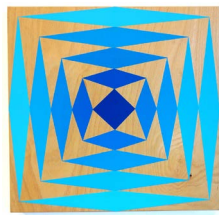

Affordable Art Fair Berlin 2024 - Carla Bertone

Concentric structure
acrylic on wood
40 x 40 cm.
2024
€800

Perfect balance III
acrylic on wood
40 x 40 cm.
2020
€800

Inquietante
acrylic on wood
40 x 40 cm.
2021
€800

White
acrylic on wood
40 x 40 cm.
2020
€800

Iteration IV
acrylic on wood
40 x 40 cm.
2020
€800

Orange flower
acrylic on wood
40 x 40 cm.
2020
€800

Simultaneity
acrylic on wood
40 x 40 cm.
2020
€800

Concentric structure violet
acrylic on wood
40 x 40 cm.
2020
€800