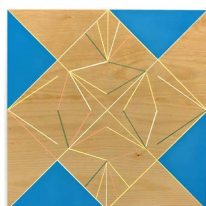

Serie B-Y-R More than blue
acrylic on wood
50 x 50 cm.
2018
€1000