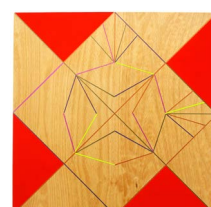

Serie B-Y-R More than red
acrylic on wood
50 x 50 cm.
2018
€1000